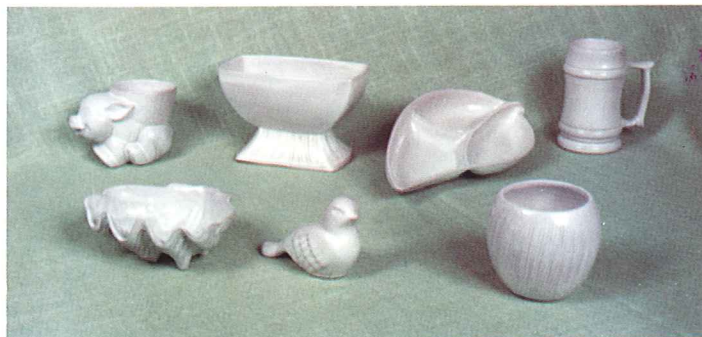

FRANKOMA STANDARD COLORS

BROWN SATIN—BR

PRAIRIE GREEN—GR

DESERT GOLD—GO

AUTUMN YELLOW—YL

FLAME—FL — Add 50%

ONYX BLACK—BK

ROBIN EGG BLUE—BL