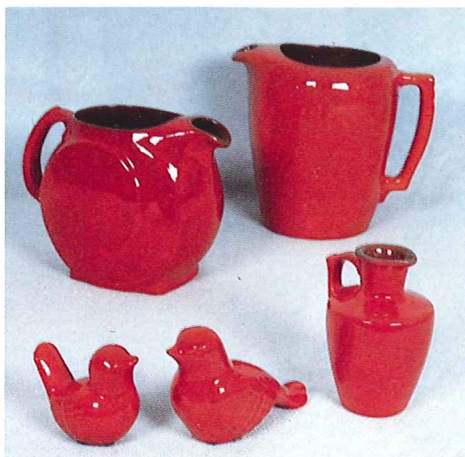

FRANKOMA STANDARD COLORS

BROWN SATIN—BR

PRAIRIE GREEN—GR

DESERT GOLD—GO

AUTUMN YELLOW—YL

FLAME—FL — Add 50%

ONYX BLACK—BK

ROBIN EGG BLUE—BL

WHITE SAND—WH

SPECIAL COLORS

TERRA COTTA—TC

COFFEE BROWN—CF

NAVY BLUE — NB